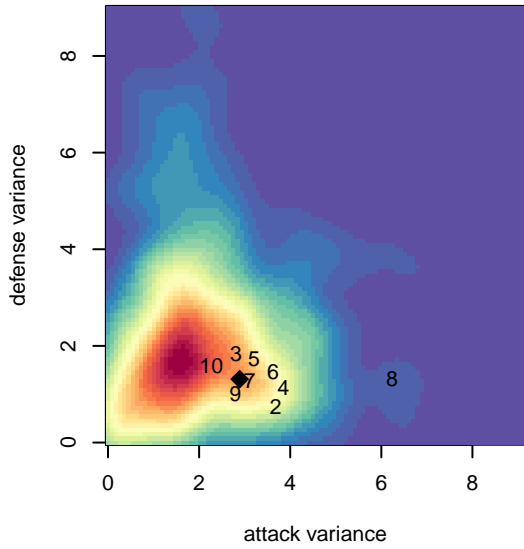

## Seattle United W Blue B04

Seattle United Regional  
 Seattle, WA  
 B04 total strength=1241  
 attack=6.13 defense=3.46  
 fall league = NPSL DIVISION 1 (04) U14  
 spr league = Spr NPSL (04) Div 1 U14  
 notes= Wong 2016

alt names used:  
 Seattle United West B04 Blue  
 Seattle United West B04 Blue  
 SEATTLE UNITED WEST B04 BLUE  
 SU West B04 Blue  
 Seattle United West B04 Blue  
 Seattle United West B04 Blue

Venues played:  
 2017 Seattle Cup BU14 Gold  
 2017 Crossfire Select U14 Gold  
 2017 Summer Slam Gold  
 2017 NPSL DIVISION 1 (04) U14  
 2017 Founders Cup B04 Div A  
 2017 Spr NPSL (04) Division 1 U14

**attack and defense variance (black dot)  
relative to other teams  
and top 10 in region**

**attack and defense rating  
relative to others at age  
and all opponents in last 13 months**

**Performance relative to 13 month average**