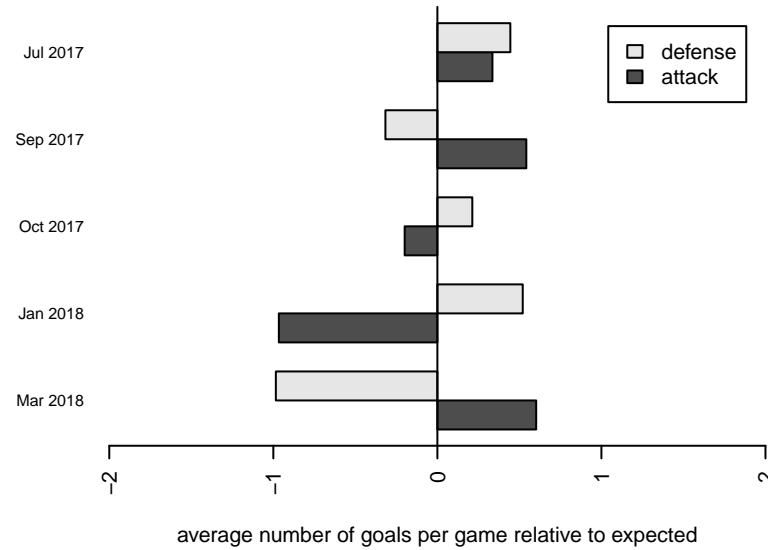

Performance relative to 13 month average