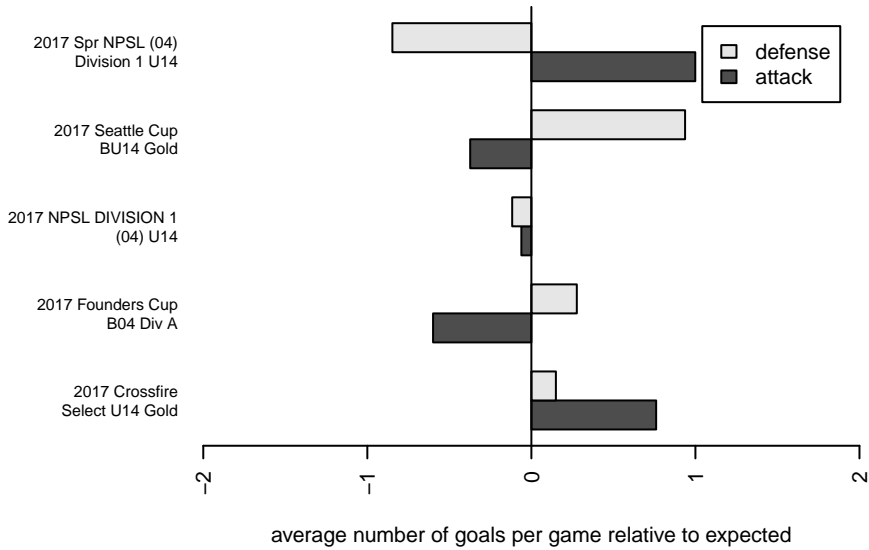

## Seattle United W Blue B04

Seattle United Regional  
 Seattle, WA  
 B04 total strength=1241  
 attack=6.13 defense=3.46  
 fall league = NPSL DIVISION 1 (04) U14  
 spr league = Spr NPSL (04) Div 1 U14  
 notes= Wong 2016

alt names used:  
 Seattle United West B04 Blue  
 Seattle United West B04 Blue  
 SEATTLE UNITED WEST B04 BLUE  
 SU West B04 Blue  
 Seattle United West B04 Blue  
 Seattle United West B04 Blue

Venues played:  
 2017 Seattle Cup BU14 Gold  
 2017 Crossfire Select U14 Gold  
 2017 Summer Slam Gold  
 2017 NPSL DIVISION 1 (04) U14  
 2017 Founders Cup B04 Div A  
 2017 Spr NPSL (04) Division 1 U14

**attack and defense variance (black dot)  
relative to other teams  
and top 10 in region**

**attack and defense rating  
relative to others at age  
and all opponents in last 13 months**

**Performance relative to 13 month average**