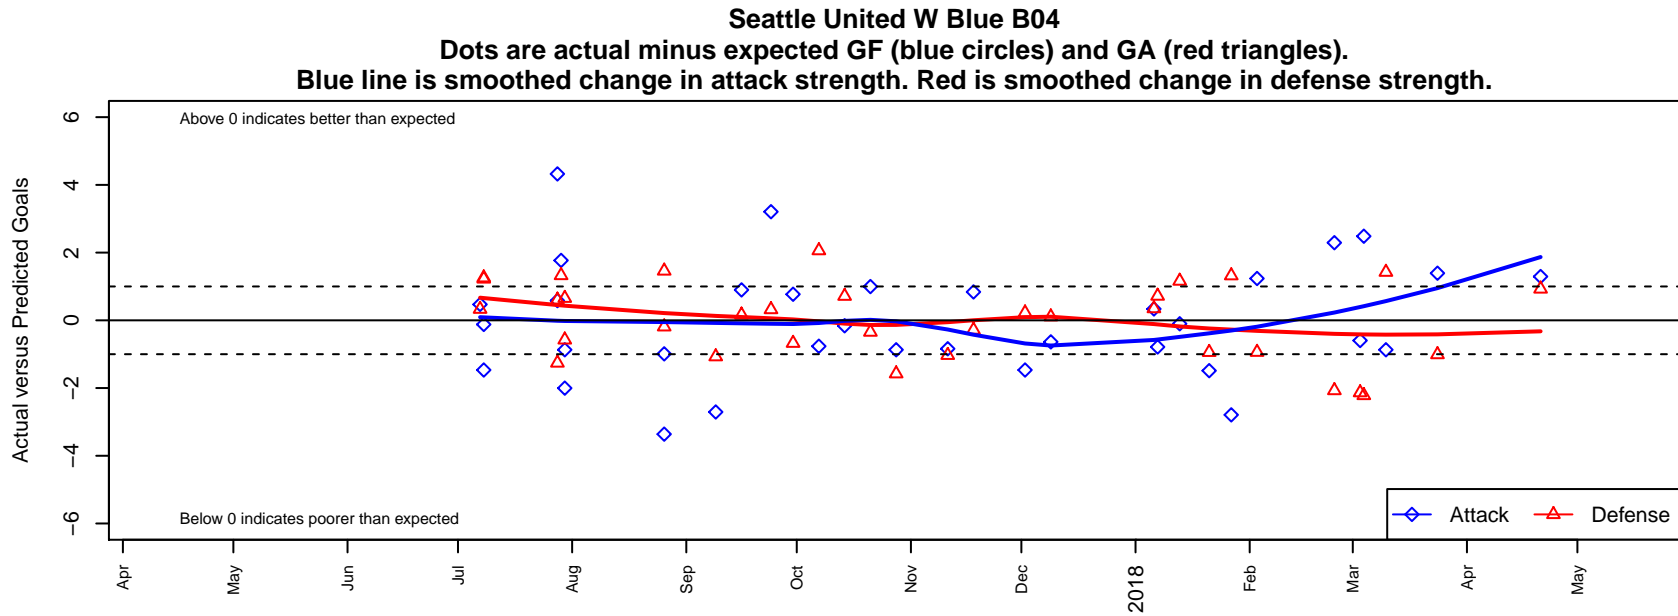

## Seattle United W Blue B04

Seattle United Regional  
 Seattle, WA  
 B04 total strength=1241  
 attack=6.13 defense=3.46  
 fall league = NPSL DIVISION 1 (04) U14  
 spr league = Spr NPSL (04) Div 1 U14  
 notes= Wong 2016

alt names used:  
 Seattle United West B04 Blue  
 Seattle United West B04 Blue  
 SEATTLE UNITED WEST B04 BLUE  
 SU West B04 Blue  
 Seattle United West B04 Blue  
 Seattle United West B04 Blue

Venues played:  
 2017 Seattle Cup BU14 Gold  
 2017 Crossfire Select U14 Gold  
 2017 Summer Slam Gold  
 2017 NPSL DIVISION 1 (04) U14  
 2017 Founders Cup B04 Div A  
 2017 Spr NPSL (04) Division 1 U14

**attack and defense variance (black dot)  
relative to other teams  
and top 10 in region**

**attack and defense rating  
relative to others at age  
and all opponents in last 13 months**

**Performance relative to 13 month average**