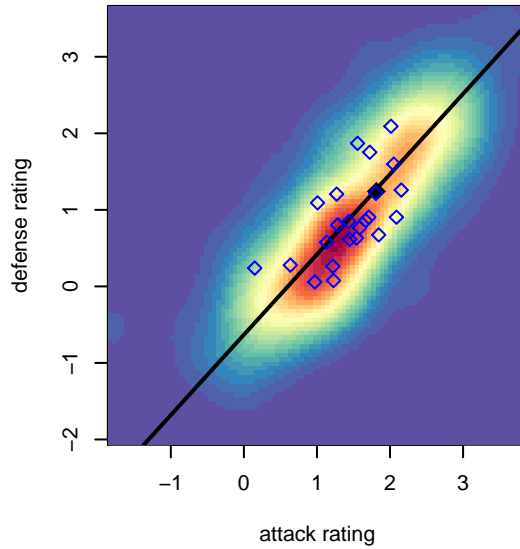

## Seattle United W Blue B04

Seattle United Regional  
 Seattle, WA  
 B04 total strength=1241  
 attack=6.13 defense=3.46  
 fall league = NPSL DIVISION 1 (04) U14  
 spr league = Spr NPSL (04) Div 1 U14  
 notes= Wong 2016

alt names used:  
 Seattle United West B04 Blue  
 Seattle United West B04 Blue  
 SEATTLE UNITED WEST B04 BLUE  
 SU West B04 Blue  
 Seattle United West B04 Blue  
 Seattle United West B04 Blue

Venues played:  
 2017 Seattle Cup BU14 Gold  
 2017 Crossfire Select U14 Gold  
 2017 Summer Slam Gold  
 2017 NPSL DIVISION 1 (04) U14  
 2017 Founders Cup B04 Div A  
 2017 Spr NPSL (04) Division 1 U14

**attack and defense variance (black dot)  
relative to other teams  
and top 10 in region**

**attack and defense rating  
relative to others at age  
and all opponents in last 13 months**

**Performance relative to 13 month average**