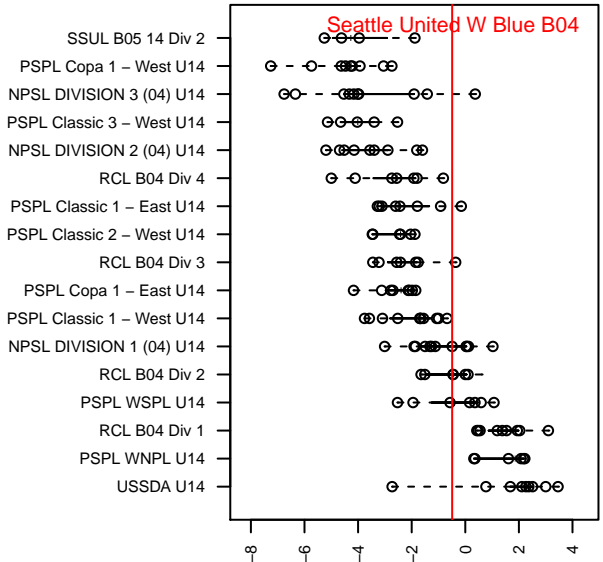

## Seattle United W Blue B04

Seattle United Regional  
 Seattle, WA  
 B04 total strength=1241  
 attack=6.13 defense=3.46  
 fall league = NPSL DIVISION 1 (04) U14  
 spr league = Spr NPSL (04) Div 1 U14  
 notes= Wong 2016

alt names used:  
 Seattle United West B04 Blue  
 Seattle United West B04 Blue  
 SEATTLE UNITED WEST B04 BLUE  
 SU West B04 Blue  
 Seattle United West B04 Blue  
 Seattle United West B04 Blue

Venues played:  
 2017 Seattle Cup BU14 Gold  
 2017 Crossfire Select U14 Gold  
 2017 Summer Slam Gold  
 2017 NPSL DIVISION 1 (04) U14  
 2017 Founders Cup B04 Div A  
 2017 Spr NPSL (04) Division 1 U14

**attack and defense variance (black dot)  
relative to other teams  
and top 10 in region**

**attack and defense rating  
relative to others at age  
and all opponents in last 13 months**

**Performance relative to 13 month average**